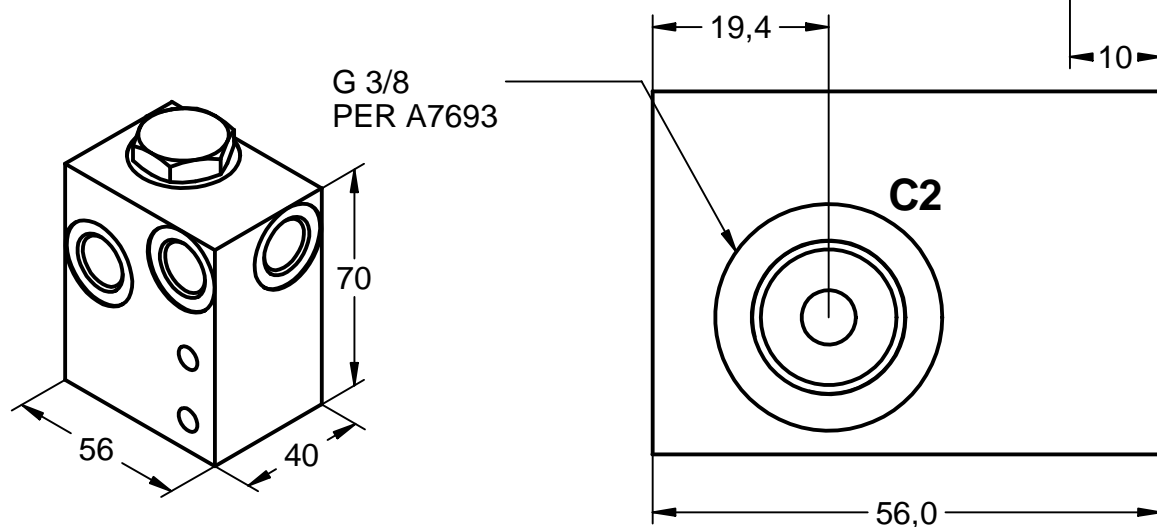

MODEL CODE
4CK35 1 3W SIN1

Tucson Hydrocontrols
C1B 246/5 GIDC Estate, Umbergaon
Gujarat 39 6171

DRAWN	PVD	CHKD	MJ
APRVD	PVD	DATE	

DATA SHEET
PO CHECK VALVE
4CK35

SCALE

DATA SHEET NO **050 312**

TS003